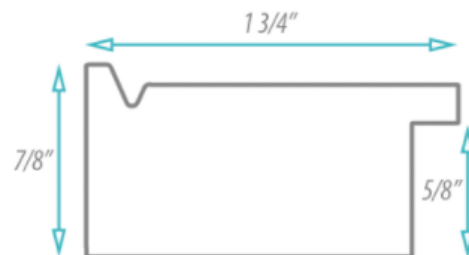

### FEATURES:

- ONE 18X36" HIGH RESOLUTION SILVER PLATE GLASS MIRROR SIZE W/ DECORATIVE FRAME.
- "WALL HUGGER" HANGER FOR MOUNTING INCLUDED.
- STANDARD MOUNTING STYLE IS VERTICAL. FOR HORIZONTAL, PLEASE SPECIFY WHEN ORDERING.
- PACKED IN FOUR WALL (FOLDED DOUBLE WALL) CORRUGATION.
- STYLE: TRANSITIONAL
- COLOR: PEWTER
- FINISH: METALLIC

### MIRROR FINISHES:

- FLAT POLISHED EDGE
- BEVELED EDGE

**OVERALL SIZE DIMENSION: 21 1/2" WIDE X 39 1/2" HIGH X 1" DEEP**